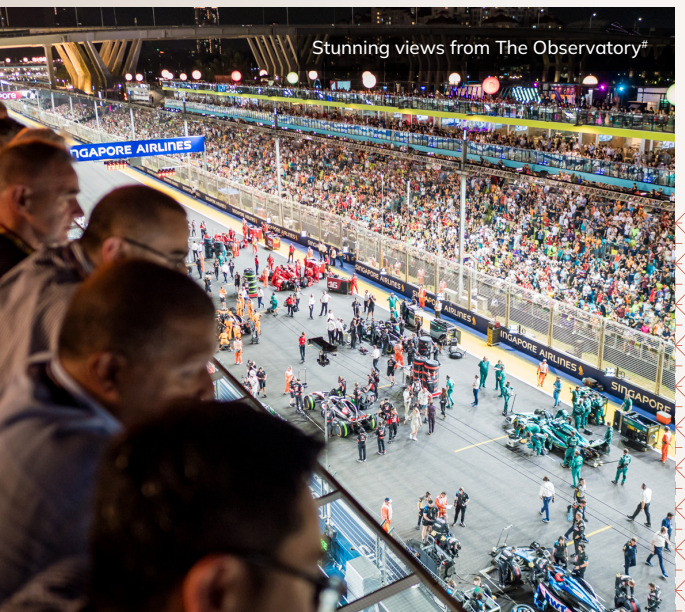

F1
Paddock Club

M ACCESS

- Daily Paddock Club™ Pit Lane Walk at designated time
- Paddock Club™ Atrium with celebrity chefs and Michelin star restaurants
- Dedicated Paddock Club™ Grandstand facing the pit exit, The Observatory and rooftop viewing gallery facing Turns 4 and 5#
- All zones in the Circuit Park and the concerts at the Padang Stage for the day

★ FEATURES

- Fully air-conditioned space with a mix of non-assigned seating
- Clubhouse Viewing Gallery overlooking the pit exit#
- Dedicated team of service staff to pamper you throughout the evening

🍴 FOOD & BEVERAGE

- Free-flow Champagne, wines, spirits, beers, soft drinks and dedicated mixologist
- In-suite live stations and butler pass
- Award-winning celebrity chef restaurants and specialty bar at the Paddock Club™ Atrium

🚗 TRANSPORTATION

- Direct access to the Paddock Club™ entrance via dedicated vehicles
- Dedicated parking lots outside of the Circuit Park (1 parking decal for every 5 guests)

#Subject to capacity — based on a first-come, first-served basis.