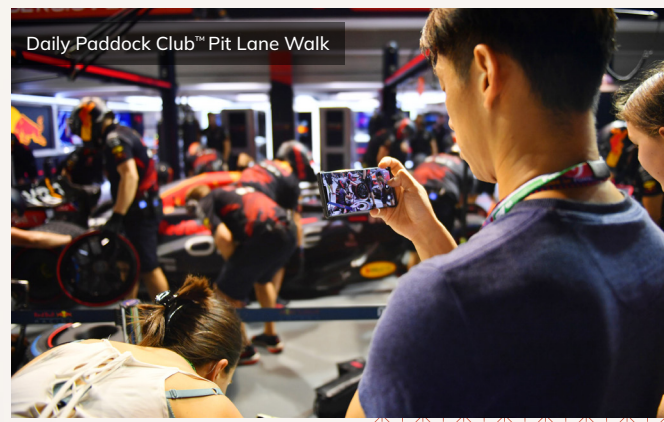

ARTIST IMPRESSION

Stunning views from The Observatory#